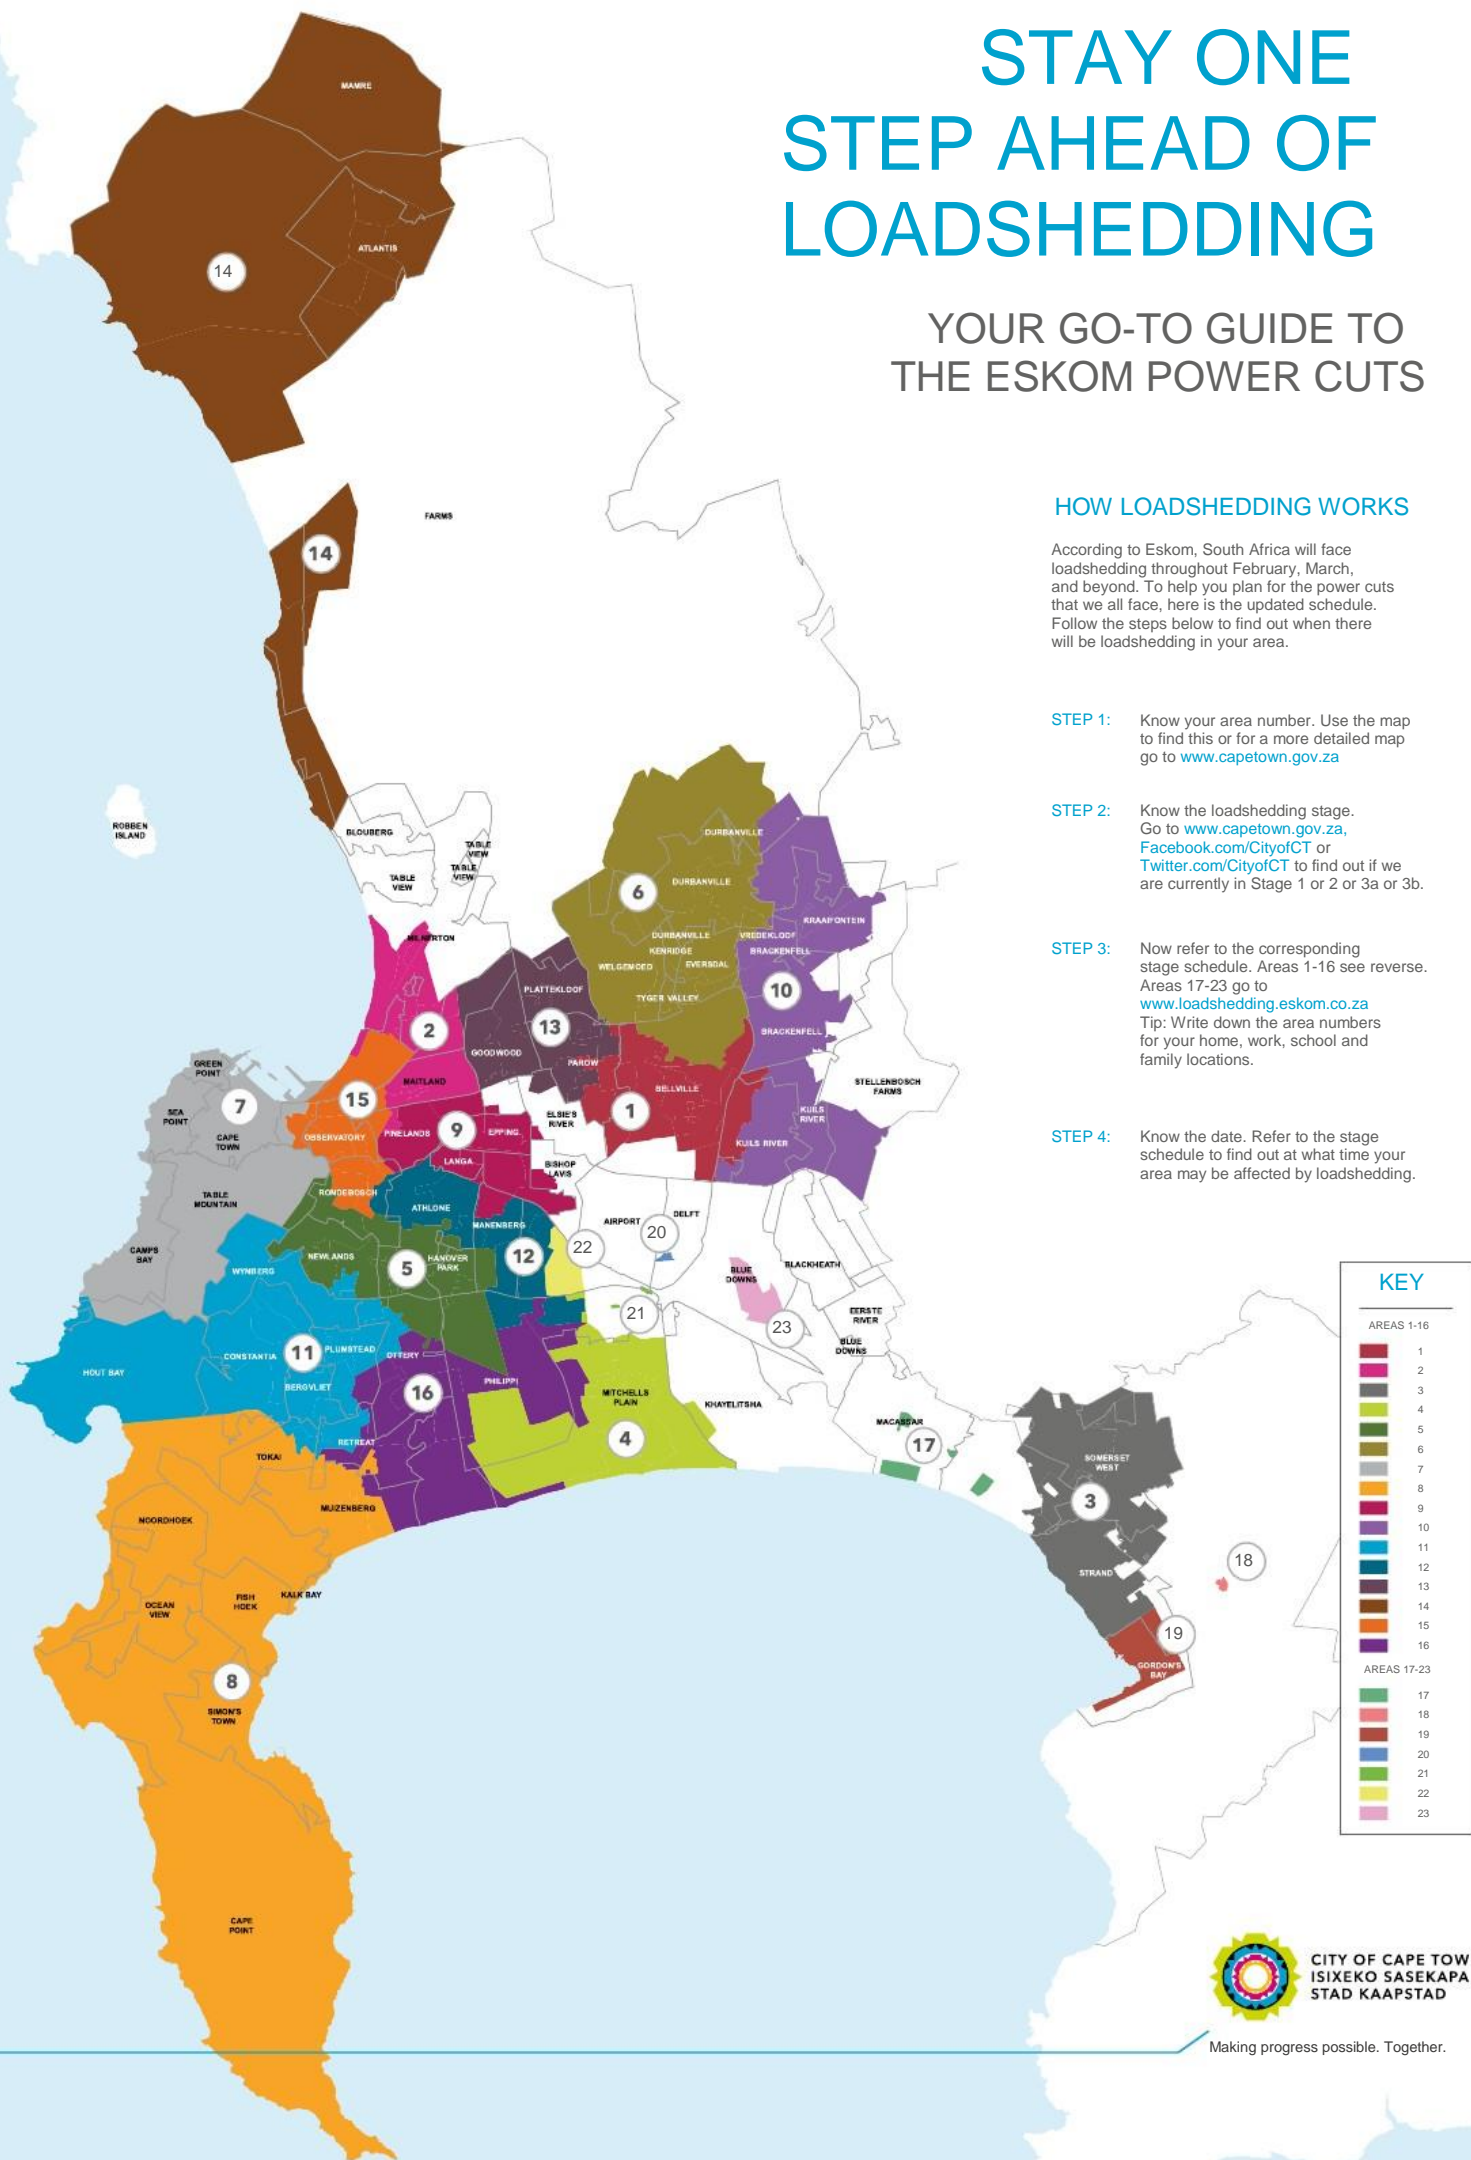

STAY ONE STEP AHEAD OF LOADSHEDDING

YOUR GO-TO GUIDE TO THE ESKOM POWER CUTS

HOW LOADSHEDDING WORKS

According to Eskom, South Africa will face loadshedding throughout February, March, and beyond. To help you plan for the power cuts that we all face, here is the updated schedule. Follow the steps below to find out when there will be loadshedding in your area.

- STEP 1:** Know your area number. Use the map to find this or for a more detailed map go to www.capetown.gov.za
- STEP 2:** Know the loadshedding stage. Go to www.capetown.gov.za, [Facebook.com/CityofCT](https://www.facebook.com/CityofCT) or [Twitter.com/CityofCT](https://twitter.com/CityofCT) to find out if we are currently in Stage 1 or 2 or 3a or 3b.
- STEP 3:** Now refer to the corresponding stage schedule. Areas 1-16 see reverse. Areas 17-23 go to www.loadshedding.eskom.co.za
Tip: Write down the area numbers for your home, work, school and family locations.
- STEP 4:** Know the date. Refer to the stage schedule to find out at what time your area may be affected by loadshedding.

Making progress possible. Together.

AREAS 1-16 MONTHLY LOADSHEDDING SCHEDULE

STAGE 1

DAYS OF THE MONTH		1st	2nd	3rd	4th	5th	6th	7th	8th	9th	10th	11th	12th	13th	14th	15th	16th
		17th	18th	19th	20th	21st	22nd	23rd	24th	25th	26th	27th	28th	29th	30th	31st	
TIME FROM	TIME TO																
0:00	2:30	1	13	9	5	2	14	10	6	3	15	11	7	4	16	12	8
2:00	4:30	2	14	10	6	3	15	11	7	4	16	12	8	5	1	13	9
4:00	6:30	3	15	11	7	4	16	12	8	5	1	13	9	6	2	14	10
6:00	8:30	4	16	12	8	5	1	13	9	6	2	14	10	7	3	15	11
8:00	10:30	5	1	13	9	6	2	14	10	7	3	15	11	8	4	16	12
10:00	12:30	6	2	14	10	7	3	15	11	8	4	16	12	9	5	1	13
12:00	14:30	7	3	15	11	8	4	16	12	9	5	1	13	10	6	2	14
14:00	16:30	8	4	16	12	9	5	1	13	10	6	2	14	11	7	3	15
16:00	18:30	9	5	1	13	10	6	2	14	11	7	3	15	12	8	4	16
18:00	20:30	10	6	2	14	11	7	3	15	12	8	4	16	13	9	5	1
20:00	22:30	11	7	3	15	12	8	4	16	13	9	5	1	14	10	6	2
22:00	0:30	12	8	4	16	13	9	5	1	14	10	6	2	15	11	7	3