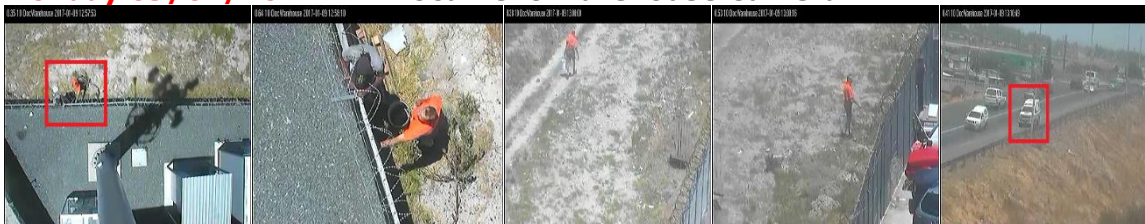

Document Warehouse Camera

Document Warehouse
12:57:53
Suspicious Activity

Persons		Suspect	Suspect
Gender		Male	Male
Hair color		Cap	Brown
Age		25 to 30	31 to 35
Height		1.67 m to 1.75 m	1.76m to 2.00 m
Race		Coloured	Caucasian
Dist.	Facial	N/A	Facial
Features	Body	N/A	Body
		N/A	N/A

Security Impact: ☐ LOW ☒ MED ☐ HIGH
SLA compliant: ☒ COMPLIANT ☐ NON-COMPLIANT

Incident Description:

At **12:57:53** Camera Control identified two males that were loitering at the back of Document Warehouse carrying a plastic container and dispatched ECID Security to investigate. He responded and confirmed that they were from a construction company repairing the vibracrete wall.